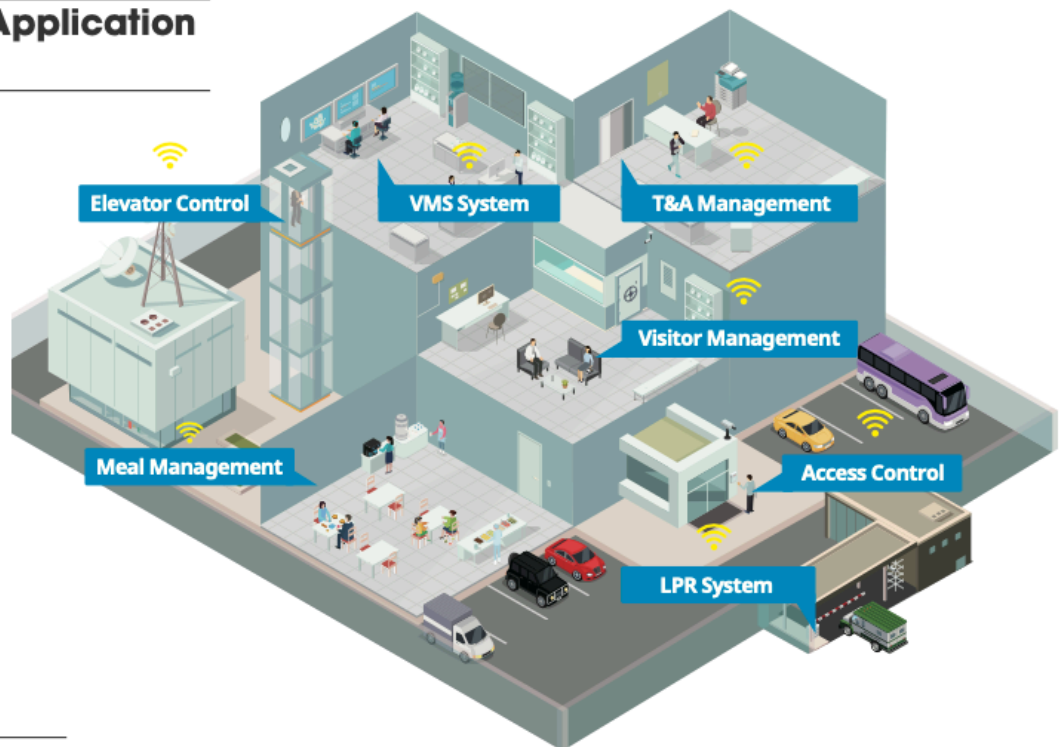

Software **UBio Alpeta**

UBio Alpeta is a web-based, next generation integrated security solution. This solution supports Access Control and Time & Attendance Management, VMS, License Plate Recognition and more by our package policy. UBio Alpeta is fully compatible with 3rd party systems by Alpeta eXbuilder, a web API standard and can easily be customized for user's needs.

Various Application Fields

Key Feature

Supports integration with VMS, BMS, TNA, PSIM & Other Security Solutions

Includes UBio Alpeta eXbuilder (Customization Tool)

Standardized WEB API

Supports: Chrome, Safari, Internet Explorer, Edge, Firefox & Opera

Fingerprint Matching Server, 1,000,000 Templates < 0.4 sec

Simultaneous Connection to 2,000 Terminals / 200,000 Users

Customizable and Intuitive UI

Access Control, Time & Attendance, Meal Management, Visitor Registration and More

Registration & Management via Mobile