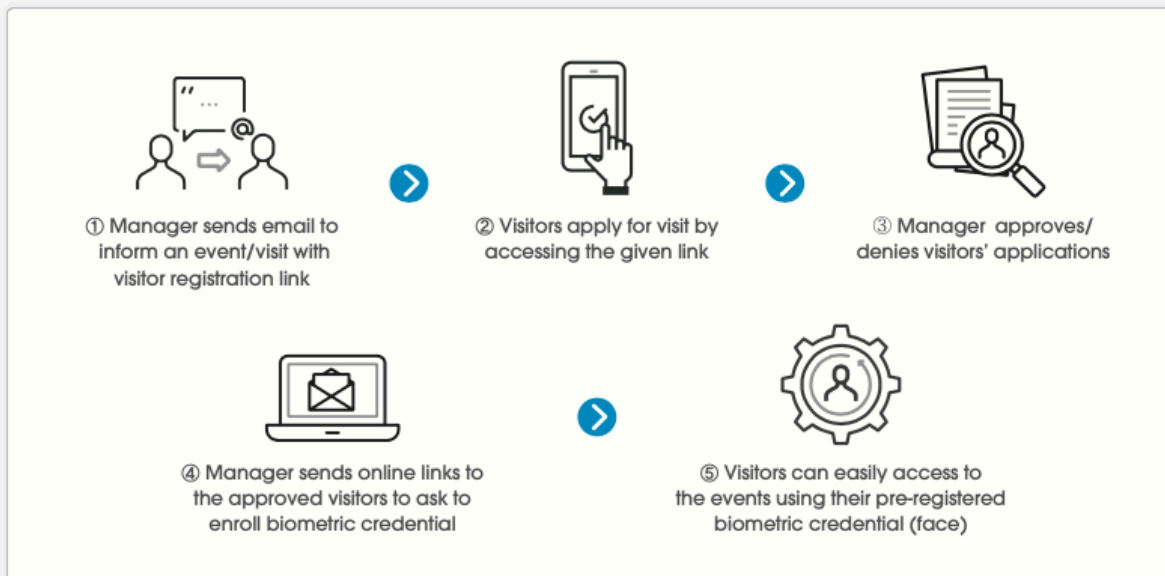

Fingerprint Matching Server, 1,000,000 Templates < 0.4 sec

Simultaneous Connection to 2,000 Terminals / 200,000 Users

Customizable and Intuitive UI

Access Control, Time & Attendance, Meal Management, Visitor Registration and More

Registration & Management via Mobile

Contactless & Remote Visitor and Event Management System

It is a non-contact and remote visitor management system that allows people to apply for visitor registration using smartphones. It makes visitor management easier, safer and convenient.

Operation Example

System Features

Visitor can apply for events (seminar, education, and etc) by completing pre-application forms via mobile

Integration with access control system

Block potential infections via contactless method

Easy to manage visitor's access data

Enroll visitor's biometric authentication method (face, fingerprint etc..) via mobile