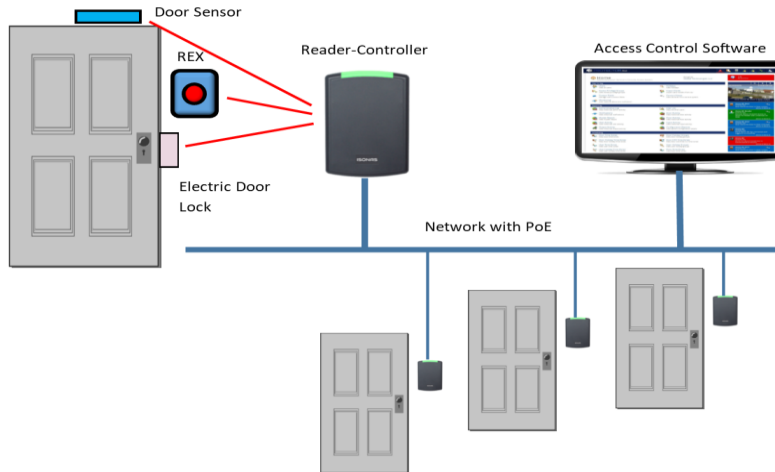

VS-R50D

The Touch Keypad IP Access Controller is built in the VS-R50D, which has a palm-sized and sleek lit touch panel. It features one bi-color led and one beeper for identification, making it easy to operate. Only approved people that are permitted to activate and use the keypad feature in this highly protected system. A single controller unit can manage two access controls. Real-time event log integration is possible.

Product Features

- Double Door Control
- Real-Time Event Log Integration
- Auto-Alarm Function
- Reader Mode Supported
- Illuminated Touch Panel
- Perfect Size & Design
- Invisible Keypad
- Dual-Band Frequency